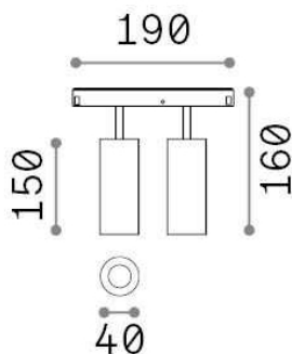

Ego

General info

Technical - Linear system

Indoor track mounted adjustable projector with multiple integrated LED sources and direct light emission

Ean	8021696282022
Item	EGO TRACK DOUBLE 24W 3000K ON-OFF GD
Installation	Ego profile
Guarantee	5 years
Gross weight	0.42 kg
Volume	0.004092 m ³

Technical info

Net weight	0.34 kg
Insulation class	III
Protection index	IP20
Operating temperature	0° ~ +40 °C
Dimmer	Non-dimmable, On-Off
Power output	48 V DC
Power supply	Required, remoted, not included NO, electronic
Adjustability	vert. 0°-90° , orizz. 0°-335°
Accessories not included	Honeycomb filters, Ego profile

Source info

Integrated source	Integrated LED module
Replaceable source	YES (by qualified operators only)
Power	24W
Emission	Direct
Max consumption	max 24,00 W
Features LED	LED COB CITIZEN
CCT	3000 K
Duration LED (t. 25°C)	50000 h
CRI	> 90
SDCM	3
Light beam	30°
Light beam flux	2000 lm
Useful light flux	1640 lm
Photobiological risk	1