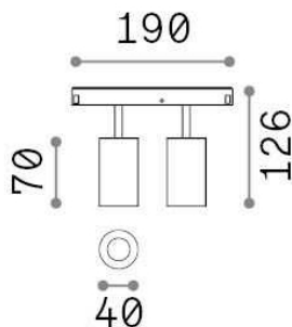

Ego

General info

Technical - Linear system

Indoor track mounted adjustable projector with multiple integrated LED sources and direct light emission

Ean	8021696282015
Item	EGO TRACK DOUBLE 16W 3000K ON-OFF GD
Installation	Ego profile
Guarantee	5 years
Gross weight	0.44 kg
Volume	0.004092 m ³

Technical info

Net weight	0.26 kg
Insulation class	III
Protection index	IP20
Operating temperature	0° ~ +40 °C
Dimmer	Non-dimmable, On-Off
Power output	48 V DC
Power supply	Required, remoted, not included NO, electronic
Adjustability	vert. 0°-90° , orizz. 0°-335°
Accessories not included	Honeycomb filters, Ego profile

Source info

Integrated source	Integrated LED module
Replaceable source	YES (by qualified operators only)
Power	16W
Emission	Direct
Max consumption	max 16,00 W
Features LED	LED COB CITIZEN
CCT	3000 K
Duration LED (t. 25°C)	50000 h
CRI	> 90
SDCM	3
Light beam	30°
Light beam flux	1450 lm
Useful light flux	1240 lm
Photobiological risk	1