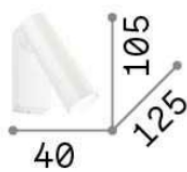

Pipe

General info

DECORATIVO - Wall

Indoor wall mounted projector with integrated LED sources, in-built switch and direct light emission

Ean	8021696281001
Item	PIPE AP NERO
Installation	Wall
Guarantee	5 years
Gross weight	0.47 kg
Volume	0.000945 m ³

Source info

Integrated source	Integrated LED module
Replaceable source	YES (by qualified operators only)
Power	LED 7W
Emission	Direct
Max consumption	max 7 W
Features LED	LED COB CREE
CCT	3000 K
Duration LED (t. 25°C)	20000 h
CRI	> 80
SDCM	3
Light beam	30°
Light beam flux	580 lm
Useful light flux	400 lm
Photobiological risk	1
Standby power	< 0.50