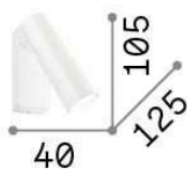

Pipe

General info

DECORATIVO - Wall

Indoor wall mounted projector with integrated LED sources, in-built switch and direct light emission

Ean	8021696280998
Item	PIPE AP BIANCO
Installation	Wall
Guarantee	5 years
Gross weight	0.47 kg
Volume	0.000945 m ³

Source info

Integrated source	Integrated LED module
Replaceable source	YES (by qualified operators only)
Power	LED 7W
Emission	Direct
Max consumption	max 7 W
Features LED	LED COB CREE
CCT	3000 K
Duration LED (t. 25°C)	20000 h
CRI	> 80
SDCM	3
Light beam	30°
Light beam flux	580 lm
Useful light flux	400 lm
Photobiological risk	1
Standby power	< 0.50