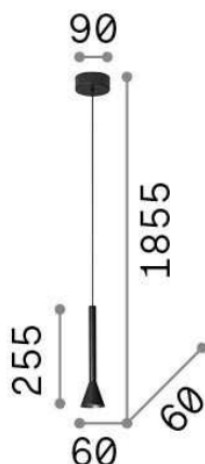

Diesis

General info

DECORATIVO - Hanging

Indoor suspended lamp with integrated LED sources and direct light emission

Ean	8021696279770
Item	DIESIS SP NERO
Installation	Suspension
Guarantee	5 years
Gross weight	0.58 kg
Volume	0.005408 m ³

Technical info

Net weight	0.45 kg
Insulation class	II
Protection index	IP20
Operating temperature	0° ~ +40 °C
Dimmer	Non-dimmable, On-Off
Power output	220-240 V AC 50/60 Hz
Power supply	In-built, included YES (by qualified operators only), electronic

Source info

Integrated source	Integrated LED module
Replaceable source	YES (by qualified operators only)
Power	LED 7W
Emission	Direct
Max consumption	max 7,00 W
Features LED	LED COB
CCT	3000 K
Duration LED (t. 25°C)	20000 h
CRI	> 80
SDCM	3
Light beam flux	580 lm
Useful light flux	550 lm
Photobiological risk	1
Standby power	< 0.50