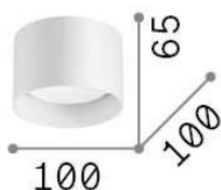

Spike

General info

DECORATIVO - Ceiling

Indoor ceiling mounted projector with direct light emission

Ean	8021696278704
Item	SPIKE PL1 NERO
Installation	Ceiling
Guarantee	5 years
Gross weight	0.31 kg
Volume	0.001716 m ³

Technical info

Net weight	0.24 kg
Insulation class	II
Protection index	IP20
Operating temperature	0° ~ +40 °C
Dimmer	Non-dimmable
Power output	220-240 V AC
Power supply	Not required

Source info

Integrated source	Light bulb (included)
Replaceable source	YES
Power	GX53 max 1 x 15W
Emission	Direct
Max consumption	-
Bulb included	EAN 8021696123936