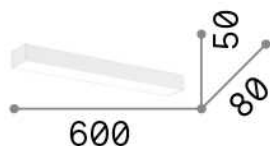

Reflex

General info

Indoor - Wall lamps

Ean	8021696277844
Item	REFLEX AP D060
Installation	Wall lamps
Guarantee	5 years
Gross weight	1.6 kg
Volume	0.003829 m ³

Technical info

Net weight	1.3 kg
Insulation class	I
Protection index	IP44
Compliance	CE
Operating temperature	-
Dimmer	Non-dimmable, On-Off
Power output	100-240 V AC 50/60 Hz
Power supply	In-built, included NO, electronic

Source info

Integrated source	Integrated LED module
Replaceable source	No
Power	LED 13 W
Emission	Direct + Indirect
Max consumption	max 13,00 W
Features LED	LED SMD
CCT	3000 K
Duration LED (t. 25°C)	30000 h
CRI	> 80
Light beam flux	2200 lm
Useful light flux	1020 lm
Photobiological risk	EXEMPT