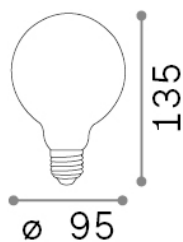

General info

Lampadine e accessori - Globo small

Ean	8021696277790
Item	E27 GLOBO D095 08W 3000K CRI80 SATIN INTERA DIMM
Installation	-
Guarantee	5 years
Gross weight	0.14 kg
Volume	0.00145 m ³

Technical info

Net weight	0.06 kg
Insulation class	-
Compliance	CE
Power output	220-240 V AC 50 Hz
Dimmer	Dimmable, TRIAC
Power supply	Not required

Source info

Power	8 W
Emission	Diffuse
Max consumption	max 8,00 W
CCT	3000 K
Duration LED (t. 25°C)	15000 h
CRI	> 80
Light beam	900 lm
Useful light flux	900 lm
Photobiological risk	1
Standby power	< 0.50 W