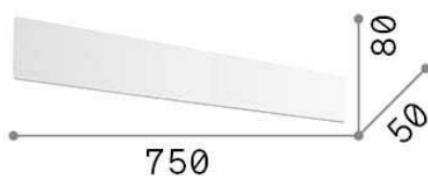

Zig zag

General info

DECORATIVO - Wall

Indoor wall mounted linear fitting with multiple integrated LED sources and indirect light emission

Ean	8021696277257
Item	ZIG ZAG AP D75 4000K BIANCO
Installation	Wall
Guarantee	5 years
Gross weight	1.3 kg
Volume	0.00525 m ³

Source info

Integrated source	Integrated LED module
Repleaceable source	NO
Power	LED 30W
Emission	Indirect
Max consupption	max 30 W
Features LED	LED SMD SAMSUNG
CCT	4000 K
Duration LED (t. 25°C)	50000 h
CRI	> 80
Light beam flux	4300 lm
Useful light flux	3870 lm
Standby power	< 0.50