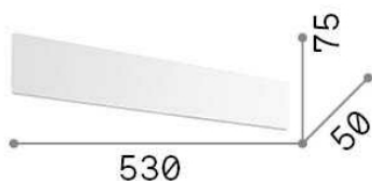

Zig zag

General info

DECORATIVO - Wall

Indoor wall mounted linear fitting with multiple integrated LED sources and indirect light emission

Ean	8021696277240
Item	ZIG ZAG AP D53 4000K BIANCO
Installation	Wall
Guarantee	5 years
Gross weight	0.71 kg
Volume	0.002916 m ³

Source info

Integrated source	Integrated LED module
Repleaceable source	NO
Power	LED 23W
Emission	Indirect
Max consupption	max 23 W
Features LED	LED SMD SAMSUNG
CCT	4000 K
Duration LED (t. 25°C)	50000 h
CRI	> 80
Light beam flux	3050 lm
Useful light flux	2730 lm
Standby power	< 0.50