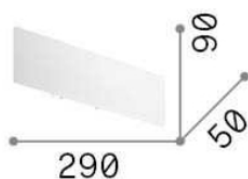

Zig zag

General info

DECORATIVO - Wall

Indoor wall mounted linear fitting with multiple integrated LED sources and indirect light emission

Ean	8021696277233
Item	ZIG ZAG AP D29 4000K BIANCO
Installation	Wall
Guarantee	5 years
Gross weight	0.53 kg
Volume	0.002025 m ³

Source info

Integrated source	Integrated LED module
Repleaceable source	NO
Power	LED 12,5W
Emission	Indirect
Max consupption	max 12,5 W
Features LED	LED SMD SAMSUNG
CCT	4000 K
Duration LED (t. 25°C)	50000 h
CRI	> 80
Light beam flux	1550 lm
Useful light flux	1380 lm
Standby power	< 0.50