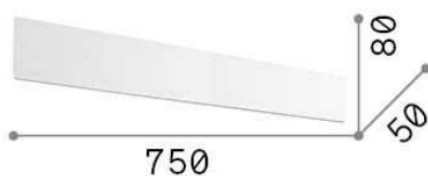

Zig zag

General info

DECORATIVO - Wall

Indoor wall mounted linear fitting with multiple integrated LED sources and indirect light emission

Ean	8021696277219
Item	ZIG ZAG AP D75 3000K BIANCO
Installation	Wall
Guarantee	5 years
Gross weight	1.3 kg
Volume	0.00525 m ³

Source info

Integrated source	Integrated LED module
Repleaceable source	NO
Power	LED 30W
Emission	Indirect
Max consuption	max 30 W
Features LED	LED SMD SAMSUNG
CCT	3000 K
Duration LED (t. 25°C)	50000 h
CRI	> 80
Light beam flux	4100 lm
Useful light flux	3680 lm
Standby power	< 0.50