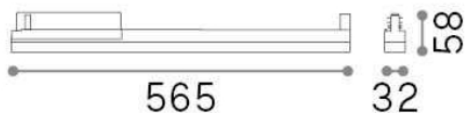

### Technical - Spotlights and Tracks

Indoor track mounted linear fitting with integrated LED sources and diffuse light emission

<b>Ean</b>	8021696276274
<b>Item</b>	DISPLAY WIDE D0565 4000K WH
<b>Installation</b>	Eutrac 3-phase track (Ceiling)
<b>Guarantee</b>	5 years
<b>Gross weight</b>	0.6 kg
<b>Volume</b>	0.006732 m <sup>3</sup>

## Technical info

<b>Net weight</b>	0.42 kg
<b>Insulation class</b>	II
<b>Protection index</b>	IP20
<b>Operating temperature</b>	0° ~ +40 °C
<b>Dimmer</b>	Non-dimmable, On-Off
<b>Power output</b>	220-240 V AC 50/60 Hz
<b>Power supply</b>	In-built, included NO, electronic
<b>Accessories not included</b>	Link on-off profile