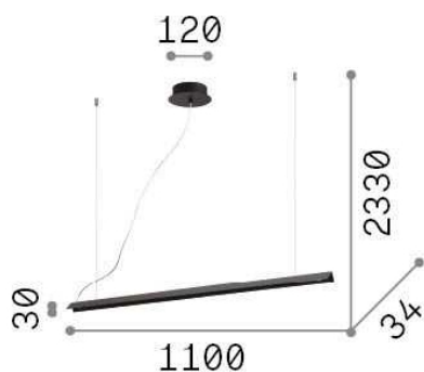

General info

DECORATIVO - Hanging

Indoor suspended linear fitting with integrated LED sources and direct light emission

Ean	8021696275383
Item	V-LINE SP OTTONE
Installation	Suspension
Guarantee	5 years
Gross weight	1.86 kg
Volume	0.00575 m ³

Technical info

Net weight	1.05 kg
Insulation class	II
Protection index	IP20
Operating temperature	0° ~ +40 °C
Dimmer	Non-dimmable, On-Off
Power output	220-240 V AC 50/60 Hz
Power supply	In-built, included YES (by qualified operators only), electronic

Source info

Integrated source	Integrated LED module
Replaceable source	YES (by qualified operators only)
Power	LED 20W
Emission	Direct
Max consumption	max 20 W
Features LED	LED SMD
CCT	3000 K
Duration LED (t. 25°C)	20000 h
CRI	> 80
SDCM	5
Light beam	60°
Light beam flux	1800 lm
Useful light flux	930 lm
Photobiological risk	EXEMPT
Standby power	< 0.50