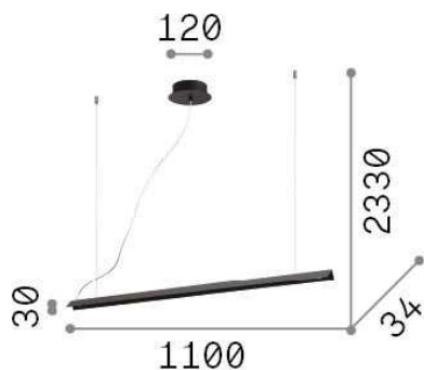

### DECORATIVO - Hanging

Indoor suspended linear fitting with integrated LED sources and direct light emission

<b>Ean</b>	8021696275376
<b>Item</b>	V-LINE SP NERO
<b>Installation</b>	Suspension
<b>Guarantee</b>	5 years
<b>Gross weight</b>	1.86 kg
<b>Volume</b>	0.00575 m <sup>3</sup>

## Technical info

<b>Net weight</b>	1.05 kg
<b>Insulation class</b>	II
<b>Protection index</b>	IP20
<b>Operating temperature</b>	0° ~ +40 °C
<b>Dimmer</b>	Non-dimmable, On-Off
<b>Power output</b>	220-240 V AC 50/60 Hz
<b>Power supply</b>	In-built, included YES (by qualified operators only), electronic

## Source info

<b>Integrated source</b>	Integrated LED module
<b>Replaceable source</b>	YES (by qualified operators only)
<b>Power</b>	LED 20W
<b>Emission</b>	Direct
<b>Max consumption</b>	max 20 W
<b>Features LED</b>	LED SMD
<b>CCT</b>	3000 K
<b>Duration LED (t. 25°C)</b>	20000 h
<b>CRI</b>	> 80
<b>SDCM</b>	5
<b>Light beam</b>	60°
<b>Light beam flux</b>	1800 lm
<b>Useful light flux</b>	930 lm
<b>Photobiological risk</b>	EXEMPT
<b>Standby power</b>	< 0.50