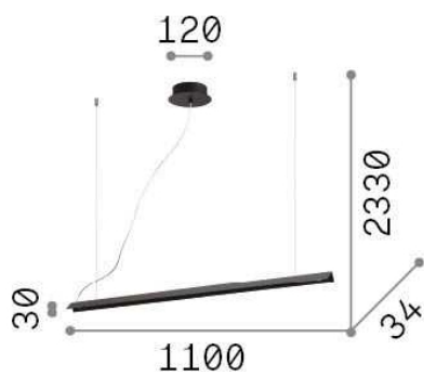

#### DECORATIVO - Hanging

Indoor suspended linear fitting with integrated LED sources and direct light emission

<b>Ean</b>	8021696275369
<b>Item</b>	V-LINE SP BIANCO
<b>Installation</b>	Suspension
<b>Guarantee</b>	5 years
<b>Gross weight</b>	1.86 kg
<b>Volume</b>	0.00575 m <sup>3</sup>

### Technical info

<b>Net weight</b>	1.05 kg
<b>Insulation class</b>	II
<b>Protection index</b>	IP20
<b>Operating temperature</b>	0° ~ +40 °C
<b>Dimmer</b>	Non-dimmable, On-Off
<b>Power output</b>	220-240 V AC 50/60 Hz
<b>Power supply</b>	In-built, included YES (by qualified operators only), electronic

### Source info

<b>Integrated source</b>	Integrated LED module
<b>Replaceable source</b>	YES (by qualified operators only)
<b>Power</b>	LED 20W
<b>Emission</b>	Direct
<b>Max consumption</b>	max 20 W
<b>Features LED</b>	LED SMD
<b>CCT</b>	3000 K
<b>Duration LED (t. 25°C)</b>	20000 h
<b>CRI</b>	> 80
<b>SDCM</b>	5
<b>Light beam</b>	60°
<b>Light beam flux</b>	1800 lm
<b>Useful light flux</b>	930 lm
<b>Photobiological risk</b>	EXEMPT
<b>Standby power</b>	< 0.50