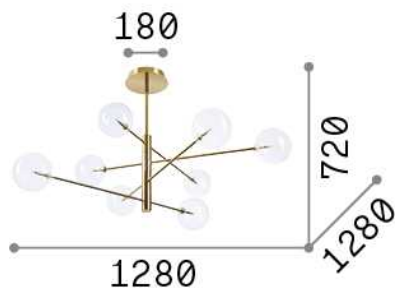

Equinoxe

General info

Indoor - Suspensions

Ean	8021696275178
Item	EQUINOXE SP8 CROMO
Installation	Suspensions
Guarantee	5 years
Gross weight	6 kg
Volume	0.14274 m³

Technical info

Net weight	4.46 kg
Insulation class	I
Protection index	IP20
Compliance	CE
Operating temperature	0° ~ +40 °C
Dimmer	Non-dimmable, On-Off
Power output	220-240 V AC 50/60 Hz
Power supply	In-built, included Replaceable (by qualified operators only), electronic

Source info

Integrated source	Light bulb (included)
Replaceable source	Replaceable
Power	G4 max 8 x 2 W
Emission	Diffuse
Max consumption	-
Bulb included	EAN 8021696222257 - G4 2.0W 170Lm 3000K