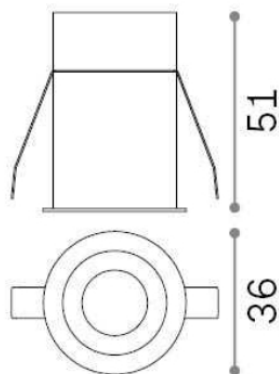

General info

Technical - Recessed

Indoor wall or ceiling recessed projector with integrated LED sources and direct light emission

Ean	8021696274782
Item	ONE 3W D3,6
Installation	Recessed (Ceiling, Wall)
Guarantee	5 years
Gross weight	0.21 kg
Volume	0.000315 m ³

Technical info

Net weight	0.1 kg
Insulation class	II
Protection index	IP20
Operating temperature	0° ~ +40 °C
Dimmer	Non-dimmable, On-Off
Power output	220-240 V AC 50/60 Hz
Power supply	Separate, included YES (by qualified operators only), electronic
Recessed specifications	Ø 35 - h. ≥ 30 , 2-10

Source info

Integrated source	Integrated LED module
Replaceable source	YES (by qualified operators only)
Power	LED 3W
Emission	Direct
Max consumption	max 3 W
Features LED	LED SMD
CCT	3000 K
Duration LED (t. 25°C)	30000 h
CRI	> 90
SDCM	5
Light beam	23°
Light beam flux	270 lm
Useful light flux	180 lm
Photobiological risk	2
Standby power	< 0.50