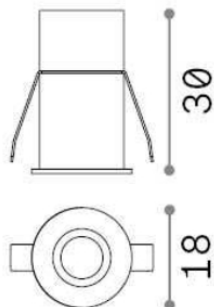

General info

Technical - Recessed

Indoor wall or ceiling recessed projector with integrated LED sources and direct light emission

Ean	8021696274768
Item	ONE 2W D1,8
Installation	Recessed (Ceiling, Wall)
Guarantee	5 years
Gross weight	0.07 kg
Volume	6e-05 m³

Technical info

Net weight	0.05 kg
Insulation class	II
Protection index	IP20
Operating temperature	0° ~ +40 °C
Dimmer	Non-dimmable, On-Off
Power output	220-240 V AC 50/60 Hz
Power supply	Separate, included YES (by qualified operators only), electronic
Recessed specifications	Ø 17 - h. ≥ 30 , 2-10

Source info

Integrated source	Integrated LED module
Replaceable source	YES (by qualified operators only)
Power	LED 2W
Emission	Direct
Max consumption	max 2 W
Features LED	LED SMD
CCT	3000 K
Duration LED (t. 25°C)	30000 h
CRI	> 90
SDCM	5
Light beam	23°
Light beam flux	130 lm
Useful light flux	40 lm
Photobiological risk	2
Standby power	< 0.50