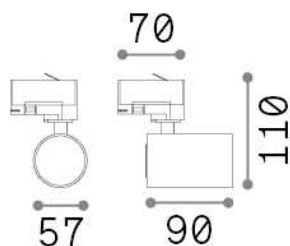

General info

Technical - Spotlights and Tracks

Ean	8021696274515
Item	BYTE TRACK NERO
Installation	Spotlights and Tracks
Guarantee	5 years
Gross weight	0.24 kg
Volume	0.001279 m ³

Technical info

Net weight	0.2 kg
Insulation class	II
Protection index	IP20
Compliance	CE
Operating temperature	-
Dimmer	Non-dimmable
Power output	220-240 V AC
Power supply	Not required

Source info

Integrated source	Light bulb (not included)
Replaceable source	Replaceable
Power	GU10 max 1 x 28 W
Emission	Direct
Max consumption	-
Bulb included	EAN 8021696123943 - GU10 07W 640Lm 3000K