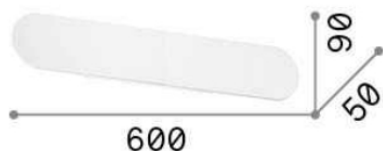

Echo

General info

DECORATIVO - Wall

Indoor wall mounted profilelamp with integrated LED sources and indirect light emission

Ean	8021696273945
Item	ECHO AP D60 30W BIANCO
Installation	Wall
Guarantee	5 years
Gross weight	1.09 kg
Volume	0.005124 m ³

Source info

Integrated source	Integrated LED module
Repleaceable source	NO
Power	LED 30W
Emission	Indirect
Max consupction	max 30,00 W
Features LED	LED SMD SAMSUNG
CCT	3000 K
Duration LED (t. 25°C)	50000 h
CRI	> 80
Light beam flux	3850 lm
Useful light flux	3470 lm
Photobiological risk	1
Standby power	< 0.50