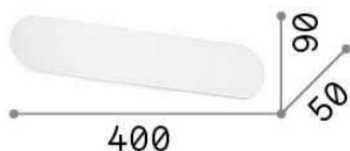

Source info

Integrated source	Integrated LED module
Repleaceable source	NO
Power	LED 20W
Emission	Indirect
Max consupction	max 20,00 W
Features LED	LED SMD SAMSUNG
CCT	3000 K
Duration LED (t. 25°C)	50000 h
CRI	> 80
Light beam flux	2250 lm
Useful light flux	2020 lm
Photobiological risk	1
Standby power	< 0.50