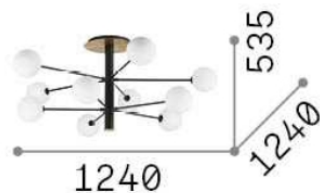

General info

DECORATIVO - Ceiling

Indoor ceiling mounted lamp with multiple sources and diffuse light emission

Ean	8021696273693
Item	COSMOPOLITAN PL10 NERO OTTONE
Installation	Ceiling
Guarantee	5 years
Gross weight	9.23 kg
Volume	0.139722 m ³

Technical info

Net weight	6.5 kg
Insulation class	I
Protection index	IP20
Operating temperature	0° ~ +40 °C
Dimmer	Non-dimmable
Power output	220-240 V AC
Power supply	Not required

Source info

Integrated source	Light bulb (included)
Replaceable source	YES
Power	G9 max 10 x 15W
Emission	Diffuse
Max consumption	-
CCT	3000 K
Bulb included	EAN 8021696209043