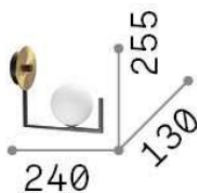

Source info

Integrated source	Light bulb (included)
Replaceable source	YES
Power	G9 max 1 x 15W
Emission	Diffuse
Max consumption	-
Bulb included	EAN 8021696209043