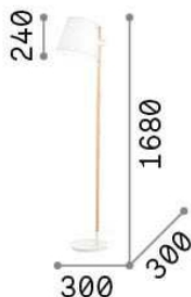

General info

DECORATIVO - Floor

Indoor floor lamp with in-built switch and diffuse light emission

Ean	8021696272245
Item	AXEL PT1 BIANCO
Installation	Floor
Guarantee	5 years
Gross weight	7.51 kg
Volume	-

Technical info

Net weight	5.2 kg
Insulation class	II
Protection index	IP20
Operating temperature	0° ~ +40 °C
Dimmer	Non-dimmable
Power output	220-240 V AC
Power supply	Not required

Source info

Integrated source	Light bulb (not included)
Replaceable source	YES
Power	E27 max 1 x 60W
Emission	Diffuse
Max consumption	-
Recommended bulb	E27 GLOBO D125 08W 3000K CRI80 TRASP