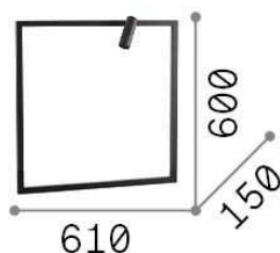

General info

DECORATIVO - Wall

Indoor wall mounted adjustable lamp with integrated LED sources and direct light emission

Ean	8021696271897
Item	SYNTESI AP SQUARE NERO
Installation	Ceiling, Wall
Guarantee	5 years
Gross weight	1.59 kg
Volume	0.069615 m ³

Technical info

Net weight	1.14 kg
Insulation class	II
Protection index	IP20
Operating temperature	0° ~ +40 °C
Dimmer	Non-dimmable, On-Off
Power output	220-240 V AC 50/60 Hz
Power supply	In-built, included
Adjustability	YES (by qualified operators only), electronic
	YES

Source info

Integrated source	Integrated LED module
Repleaceable source	YES (by qualified operators only)
Power	LED 5W
Emission	Direct
Max consupption	max 5 W
Features LED	LED COB CREE
CCT	3000 K
Duration LED (t. 25°C)	30000 h
CRI	> 90
SDCM	3
Light beam	18°
Light beam flux	500 lm
Useful light flux	250 lm
Photobiological risk	2
Standby power	< 0.50