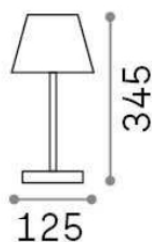

General info

Outdoor - Table

Outdoor table dimmable lamp with integrated LED sources, in-built switch, integrated battery and direct light emission

Ean	8021696271576
Item	LOLITA TL COFFEE
Installation	Table
Guarantee	5 years
Gross weight	0.76 kg
Volume	0.007779 m ³

Technical info

Net weight	0.53 kg
Insulation class	II
Protection index	IP54
Operating temperature	0° ~ +40 °C
Dimmer	Non-dimmable, Touch dimmer
Power output	220-240 50/60 Hz
Power supply	Separate, included YES (by qualified operators only), electronic