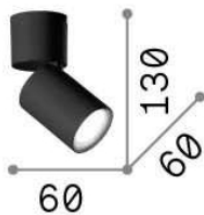

General info

DECORATIVO - Ceiling

Indoor ceiling or wall mounted adjustable projector with direct light emission

Ean	8021696271538
Item	TOBY PL1 BIANCO
Installation	Ceiling, Wall
Guarantee	5 years
Gross weight	0.26 kg
Volume	0.000788 m ³

Technical info

Net weight	0.22 kg
Insulation class	II
Protection index	IP20
Operating temperature	0° ~ +40 °C
Dimmer	Non-dimmable
Power output	220-240 V AC
Power supply	Not required
Adjustability	YES

Source info