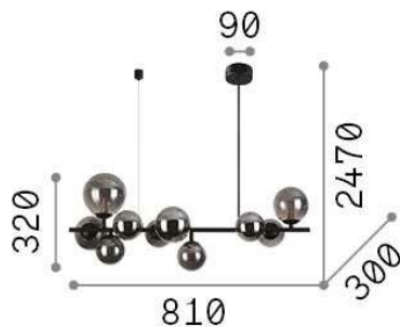

Perlage

General info

DECORATIVO - Hanging

Indoor suspended lamp with multiple sources and diffuse light emission

Ean	8021696271408
Item	PERLAGE SP10 NERO
Installation	Suspension
Guarantee	5 years
Gross weight	3.65 kg
Volume	0.077658 m³

Technical info

Net weight	2.2 kg
Insulation class	II
Protection index	IP20
Operating temperature	0° ~ +40 °C
Dimmer	Non-dimmable
Power output	220-240 V AC
Power supply	Not required

Source info

Integrated source	Light bulb (included)
Replaceable source	YES
Power	G9 max 10 x 15W
Emission	Diffuse
Max consumption	-
CCT	3000 K
Bulb included	EAN 8021696209043