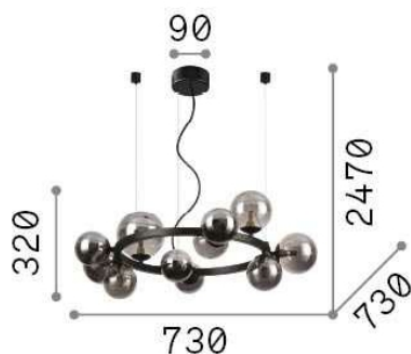

Perlage

General info

DECORATIVO - Hanging

Indoor suspended lamp with multiple sources and diffuse light emission

Ean	8021696271392
Item	PERLAGE SP11 NERO
Installation	Suspension
Guarantee	5 years
Gross weight	4.68 kg
Volume	0.088725 m ³

Technical info

Net weight	2.8 kg
Insulation class	II
Protection index	IP20
Operating temperature	0° ~ +40 °C
Dimmer	Non-dimmable
Power output	220-240 V AC
Power supply	Not required

Source info

Integrated source	Light bulb (included)
Replaceable source	YES
Power	G9 max 11 x 15W
Emission	Diffuse
Max consumption	-
CCT	3000 K
Bulb included	EAN 8021696209043