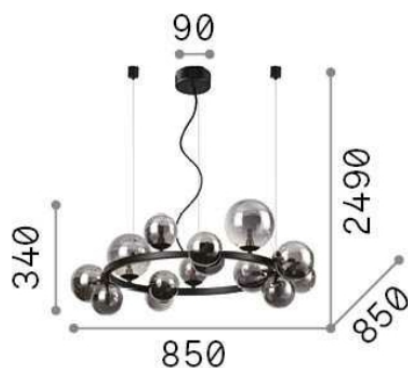

Perlage

General info

DECORATIVO - Hanging

Indoor suspended lamp with multiple sources and diffuse light emission

Ean	8021696271385
Item	PERLAGE SP14 NERO
Installation	Suspension
Guarantee	5 years
Gross weight	5.4 kg
Volume	0.114009 m ³

Technical info

Net weight	3.4 kg
Insulation class	II
Protection index	IP20
Operating temperature	0° ~ +40 °C
Dimmer	Non-dimmable
Power output	220-240 V AC
Power supply	Not required

Source info

Integrated source	Light bulb (included)
Replaceable source	YES
Power	G9 max 14 x 15W
Emission	Diffuse
Max consumption	-
CCT	3000 K
Bulb included	EAN 8021696209043