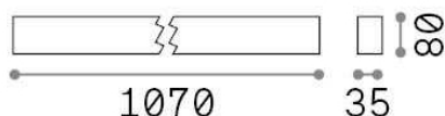

Source info

Integrated source	Integrated LED module
Repleaceable source	YES (by qualified operators only)
Power	36W
Emission	Direct + Indirect
Max consupption	max 36 W
Features LED	LED SMD SAMSUNG
CCT	3000 K
Duration LED (t. 25°C)	50000 h
CRI	> 90
SDCM	3
Light beam	60+110°
UGR Maximum	< 16
Light beam flux	3000 lm
Useful light flux	3620 lm
Standby power	< 0.50