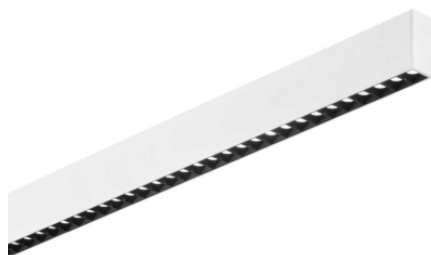

Steel

General info

Technical - Linear system

Indoor ceiling mounted linear fitting with multiple integrated LED sources and direct/indirect light emission

Ean	8021696270180
Item	STEEL ACCENT WH 3000K
Installation	Ceiling
Guarantee	5 years
Gross weight	2.47 kg
Volume	0.017817 m ³

Source info

Integrated source	Integrated LED module
Repleaceable source	YES (by qualified operators only)
Power	36W
Emission	Direct + Indirect
Max consupption	max 36 W
Features LED	LED SMD SAMSUNG
CCT	3000 K
Duration LED (t. 25°C)	50000 h
CRI	> 90
SDCM	3
Light beam	60+110°
UGR Maximum	< 16
Light beam flux	3000 lm
Useful light flux	3620 lm
Standby power	< 0.50