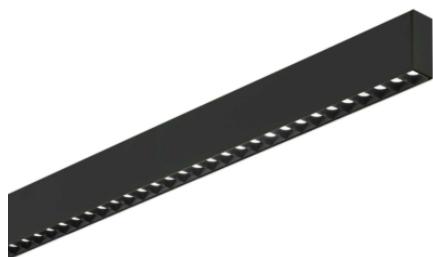

Steel

General info

Technical - Linear system

Indoor ceiling mounted linear fitting with multiple integrated LED sources and direct/indirect light emission

Ean	8021696270173
Item	STEEL ACCENT BK 4000K
Installation	Ceiling
Guarantee	5 years
Gross weight	2.47 kg
Volume	0.017817 m ³

Technical info

Net weight	1.98 kg
Insulation class	I
Protection index	IP20
Operating temperature	0° ~ +40 °C
Dimmer	Non-dimmable, On-Off
Power output	220-240 V AC 50/60 Hz
Power supply	In-built, included YES (by qualified operators only), electronic, osram

Source info

Integrated source	Integrated LED module
Replaceable source	YES (by qualified operators only)
Power	36W
Emission	Direct + Indirect
Max consumption	max 36 W
Features LED	LED SMD SAMSUNG
CCT	4000 K
Duration LED (t. 25°C)	50000 h
CRI	> 90
SDCM	3
Light beam	60+110°
UGR Maximum	< 16
Light beam flux	3200 lm
Useful light flux	3900 lm
Standby power	< 0.50