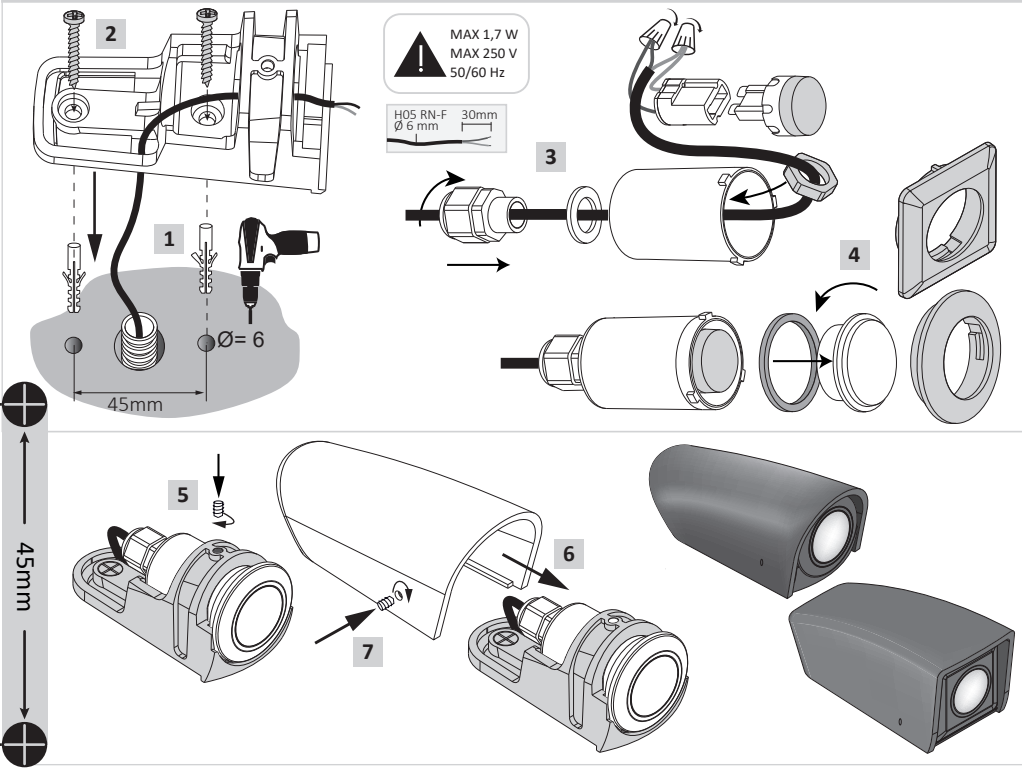

MAMETE
UP & DOWN

VERSIONS:
Mamete Square
Mamete Round

CE
MADE IN ITALY
www.fumagalli.it

MAMETE - G9 LED

[WARRANTY] Fumagalli products are CE marked. Declaration CE of conformity available at www.fumagalli.it/company. The warranty of Fumagalli product is of 1 year. In case of evident manufacturing faults, Fumagalli Srl according to his unquestionable judgement, will proceed to the repair or the replacement. This warranty does not cover any cost neither regarding the transport, nor the uninstillation, nor the re-installation, nor the dismantlement of the material.

[GARANZIA] I prodotti Fumagalli sono marchiati CE. La Dichiarazione CE di conformità è disponibile su www.fumagalli.it/company. I prodotti Fumagalli godono di una garanzia di legge di 1 anno. Nel caso di evidenti difetti di fabbricazione Fumagalli Srl, a suo insindacabile giudizio, procederà alla sua riparazione o sostituzione. In nessun caso l'acquirente potrà reclamare rimborsi o spese sostenute per l'installazione, la disinstallazione, il trasporto o lo smaltimento del materiale.