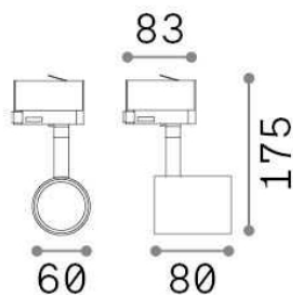

Spot

General info

Technical - Spotlights and Tracks

Indoor track mounted adjustable projector with direct light emission

Ean	8021696269634
Item	SPOT TRACK OTTONE
Installation	Eutrac 3-phase track (Ceiling, Wall)
Guarantee	5 years
Gross weight	0.4 kg
Volume	0.0016 m ³

Technical info

Net weight	0.25 kg
Insulation class	I
Protection index	IP20
Operating temperature	0° ~ +40 °C
Dimmer	Non-dimmable, On-Off
Power output	120-240 V AC
Power supply	Not required
Adjustability	YES