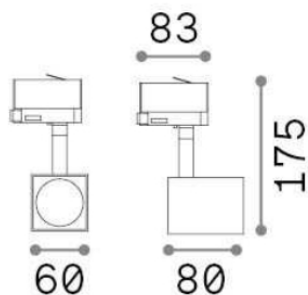

## Technical - Spotlights and Tracks

Indoor track mounted adjustable projector with direct light emission

<b>Ean</b>	8021696269597
<b>Item</b>	MOUSE TRACK OTTONE
<b>Installation</b>	Eutrac 3-phase track (Ceiling, Wall)
<b>Guarantee</b>	5 years
<b>Gross weight</b>	0.5 kg
<b>Volume</b>	0.00273 m <sup>3</sup>

## Technical info

<b>Net weight</b>	0.3 kg
<b>Insulation class</b>	II
<b>Protection index</b>	IP20
<b>Operating temperature</b>	0° ~ +40 °C
<b>Dimmer</b>	Non-dimmable, On-Off
<b>Power output</b>	220-240
<b>Power supply</b>	Not required
<b>Adjustability</b>	YES