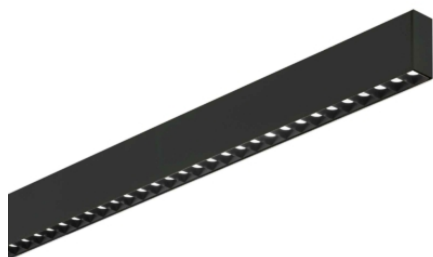

Steel

General info

Technical - Linear system

Indoor ceiling mounted linear fitting with multiple integrated LED sources and direct/indirect light emission

Ean	8021696267142
Item	STEEL ACCENT BK 3000K
Installation	Ceiling
Guarantee	5 years
Gross weight	2.47 kg
Volume	0.017817 m ³

Technical info

Net weight	1.98 kg
Insulation class	I
Protection index	IP20
Operating temperature	0° ~ +40 °C
Dimmer	Non-dimmable, On-Off
Power output	220-240 V AC 50/60 Hz
Power supply	In-built, included YES (by qualified operators only), electronic, osram

Source info

Integrated source	Integrated LED module
Replaceable source	YES (by qualified operators only)
Power	36W
Emission	Direct + Indirect
Max consumption	max 36 W
Features LED	LED SMD SAMSUNG
CCT	3000 K
Duration LED (t. 25°C)	50000 h
CRI	> 90
SDCM	3
Light beam	60+110°
UGR Maximum	< 16
Light beam flux	3000 lm
Useful light flux	3620 lm
Standby power	< 0.50