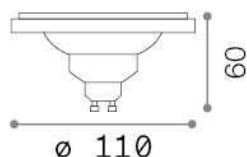

Lampadine gu10

rev. 10-04-2023

General info

Lampadine e accessori - Lampadine gu10

Dimmable light bulb with integrated LED sources and direct light emission

Ean	8021696266305
Item	GU10 12W 0900lm 3000K DIMM
Installation	Light bulb
Guarantee	5 years
Gross weight	0.1 kg
Volume	0.000908 m³

Technical info

Net weight	0.08 kg
Insulation class	-
Compliance	CE
Power output	220-240 V AC 50/60 Hz
Dimmer	Dimmable, TRIAC
Power supply	Not required

Source info

Power	12 W
Emission	Direct
Max consumption	max 11,90 W
CCT	3000 K
Duration LED (t. 25°C)	25000 h
CRI	> 80
Light beam	900 lm
Useful light flux	900 lm
Standby power	< 0.50 W