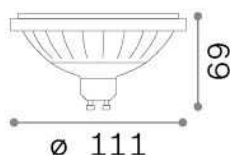

General info

Lampadine e accessori - Lampadine gu10

Dimmable light bulb with integrated LED sources and direct light emission

Ean	8021696266299
Item	GU10 13W 1300Lm 3000K DIMM
Installation	Light bulb
Guarantee	5 years
Gross weight	0.16 kg
Volume	0.001008 m ³

Technical info

Net weight	0.15 kg
Insulation class	-
Compliance	CE
Power output	220-240 V AC 50/60 Hz
Dimmer	Dimmable, TRIAC
Power supply	Not required

Source info

Power	13 W
Emission	Direct
Max consumption	max 12,80 W
CCT	3000 K
Duration LED (t. 25°C)	25000 h
CRI	> 80
Light beam	1300 lm
Useful light flux	1300 lm
Standby power	< 0.50 W