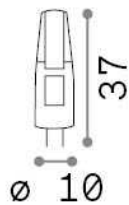

## Technical info

<b>Net weight</b>	0.01 kg
<b>Insulation class</b>	-
<b>Compliance</b>	CE
<b>Power output</b>	12 V DC
<b>Dimmer</b>	Dimmable, Phase-cut
<b>Power supply</b>	Required, remoted, not included