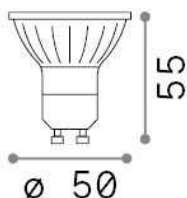

General info

Lampadine e accessori - Lampadine gu10

Dimmable light bulb with integrated LED sources and direct light emission

Ean	8021696266251
Item	GU10 05W 470Lm 3000K DIMM
Installation	Light bulb
Guarantee	5 years
Gross weight	0.08 kg
Volume	0.000138 m ³

Technical info

Net weight	0.06 kg
Insulation class	-
Compliance	CE
Power output	220-240 V AC 50/60 Hz
Dimmer	Dimmable, TRIAC
Power supply	Not required

Source info

Power	5 W
Emission	Direct
Max consumption	max 5,30 W
CCT	3000 K
Duration LED (t. 25°C)	25000 h
CRI	> 90
Light beam	390 lm
Useful light flux	390 lm
Photobiological risk	1
Standby power	< 0.50 W