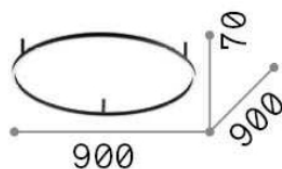

Source info

Integrated source	Integrated LED module
Repleaceable source	NO
Power	LED 55W
Emission	Direct
Max consuption	max 55 W
Features LED	LED SMD
CCT	3000 K
Duration LED (t. 25°C)	20000 h
CRI	> 80
SDCM	3
Light beam	115°
Light beam flux	5300 lm
Useful light flux	2740 lm
Standby power	< 0.50