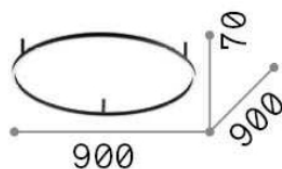

General info

DECORATIVO - Ceiling

Indoor ceiling mounted lamp with integrated LED sources and direct light emission

Ean	8021696266015
Item	ORACLE SLIM PL D090 ROUND 3000K ON-OFF WH
Installation	Ceiling
Guarantee	5 years
Gross weight	4.8 kg
Volume	0.134456 m ³

Source info

Integrated source	Integrated LED module
Repleaceable source	NO
Power	LED 55W
Emission	Direct
Max consuption	max 55 W
Features LED	LED SMD
CCT	3000 K
Duration LED (t. 25°C)	20000 h
CRI	> 80
SDCM	3
Light beam	115°
Light beam flux	5300 lm
Useful light flux	3150 lm
Standby power	< 0.50