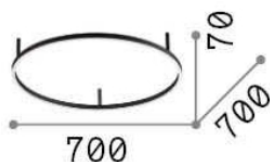

Source info

Integrated source	Integrated LED module
Repleaceable source	NO
Power	LED 38W
Emission	Direct
Max consuption	max 38 W
Features LED	LED SMD
CCT	3000 K
Duration LED (t. 25°C)	20000 h
CRI	> 80
SDCM	3
Light beam	115°
Light beam flux	4300 lm
Useful light flux	2200 lm
Standby power	< 0.50