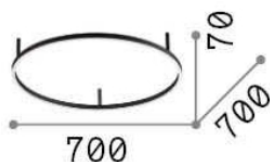

Source info

Integrated source	Integrated LED module
Repleaceable source	NO
Power	LED 38W
Emission	Direct
Max consuption	max 38 W
Features LED	LED SMD
CCT	3000 K
Duration LED (t. 25°C)	20000 h
CRI	> 80
SDCM	3
Light beam	115°
Light beam flux	4300 lm
Useful light flux	2520 lm
Standby power	< 0.50