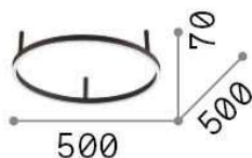

General info

DECORATIVO - Ceiling

Indoor ceiling mounted lamp with integrated LED sources and direct light emission

Ean	8021696265988
Item	ORACLE SLIM PL D050 ROUND 3000K ON-OFF BK
Installation	Ceiling
Guarantee	5 years
Gross weight	2.32 kg
Volume	0.045486 m ³

Technical info

Net weight	1.24 kg
Insulation class	II
Protection index	IP20
Operating temperature	0° ~ +40 °C
Dimmer	Non-dimmable, On-Off
Power output	220-240 V AC 50/60 Hz
Power supply	In-built, included YES (by qualified operators only), electronic

Source info

Integrated source	Integrated LED module
Repleaceable source	NO
Power	LED 32W
Emission	Direct
Max consuption	max 32 W
Features LED	LED SMD
CCT	3000 K
Duration LED (t. 25°C)	20000 h
CRI	> 80
SDCM	3
Light beam	115°
Light beam flux	3150 lm
Useful light flux	1630 lm
Standby power	< 0.50