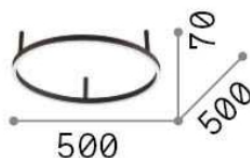

Source info

Integrated source	Integrated LED module
Repleaceable source	NO
Power	LED 32W
Emission	Direct
Max consuption	max 32 W
Features LED	LED SMD
CCT	3000 K
Duration LED (t. 25°C)	20000 h
CRI	> 80
SDCM	3
Light beam	115°
Light beam flux	3150 lm
Useful light flux	1870 lm
Standby power	< 0.50