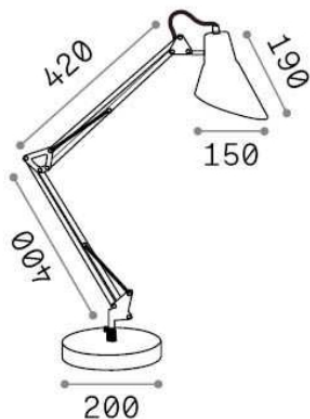

Sally

General info

DECORATIVO - Table

Indoor table adjustable lamp with in-built switch and direct light emission

Ean	8021696265285
Item	SALLY TL1 TOTAL BLACK
Installation	Table
Guarantee	5 years
Gross weight	3.45 kg
Volume	0.013244 m ³

Technical info

Net weight	2.6 kg
Insulation class	II
Protection index	IP20
Operating temperature	0° ~ +40 °C
Dimmer	Non-dimmable
Power output	220-240 V AC
Power supply	Not required
Adjustability	YES

Source info