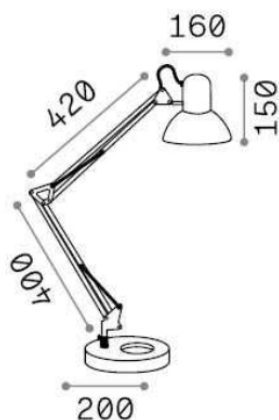

General info

DECORATIVO - Table

Indoor table adjustable lamp with in-built switch and direct light emission

Ean	8021696265278
Item	WALLY TL1 TOTAL BLACK
Installation	Table
Guarantee	5 years
Gross weight	3.45 kg
Volume	0.011088 m ³

Technical info

Net weight	2.45 kg
Insulation class	II
Protection index	IP20
Operating temperature	0° ~ +40 °C
Dimmer	Non-dimmable
Power output	220-240 V AC
Power supply	Not required
Adjustability	YES

Source info