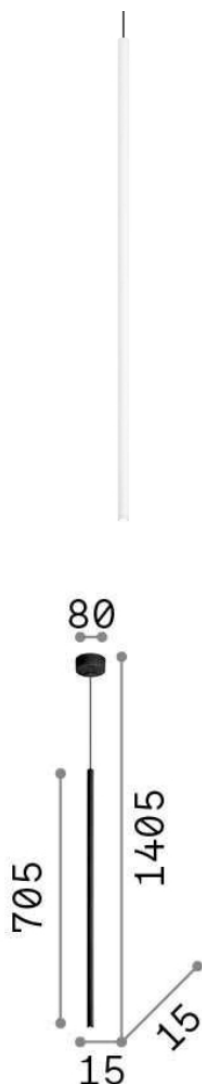

Filo

General info

DECORATIVO - Hanging

Indoor suspended lamp with integrated LED sources and direct light emission

Ean	8021696263687
Item	FILO SP1 BIANCO
Installation	Suspension
Guarantee	5 years
Gross weight	0.88 kg
Volume	0.014196 m ³